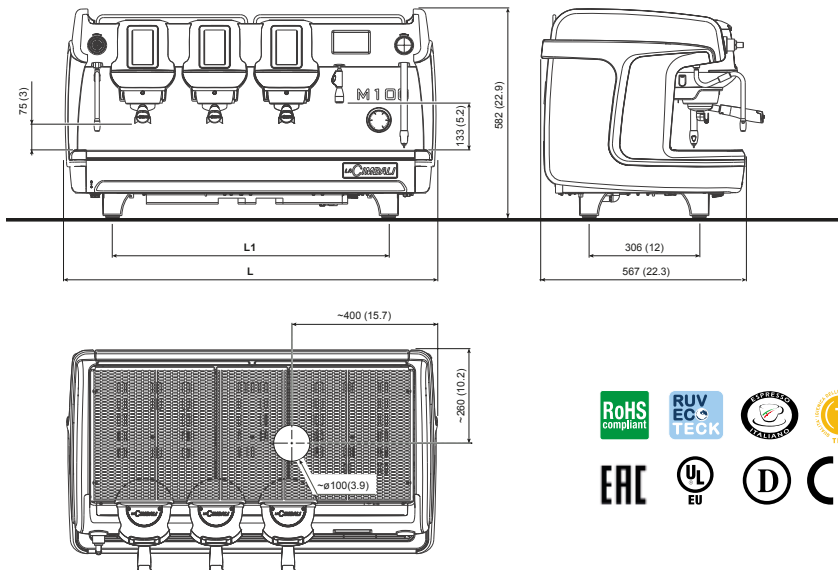

Available finishes: matte grey, matte black, glossy white.
Verfügbares Finish: Mattgrau, Mattschwarz, Weiß glänzend.

Configurations*: 2 standard steam wand or 2 Turbosteam Milk4 Cold Touch, or 1 Turbosteam Milk4 Cold Touch + 1 steam wand, tall cup version, Tubomilk. *Konfigurationen*: 2 Standard-Dampflanzen oder 2 Turbosteam Milk4 Cold Touch oder 1 Turbosteam Milk4 Cold Touch + 1 Dampflanze, Version hohe Gläser, TurboMilk.*

		TDA-DOSATRON/DT2	TDA-DOSATRON/DT3	TDA-DOSATRON/DT4
Installed power at <i>Installierte Leistung</i>	220-240V~ 220-240V3~ 50-60Hz(W) 380-415V3N~	4200 - 5000	6300 - 7500	6300 - 7500
	220-240V~ 50-60Hz(W)	3000 - 3500	-	
Hot water & steam boiler capacity (litres) <i>Fassungsvermögen Boiler (Liter)</i>		10	15	20
Dimensions L x D x F (mm/in) <i>Abmessungen B x T x H (mm/in)</i>		832 x 567 x 582 32,7 x 22,3 x 22,9	1032 x 567 x 582 40 x 22 x 22,9	1232 x 567 x 582 48,5 x 22 x 22,9

Available finishes: matte grey, matte black, glossy white. *Verfügbares Finish: Mattgrau, Mattschwarz, Weiß glänzend.*

Configurations: 2 steam wands or 1 Turbosteam Milk4 ColdTouch + 1 steam wand
Konfigurationen: 2 Standard-Dampflanzen oder 1 Turbosteam Milk4 Cold Touch + 1 Dampflanze.

*The configurations availability could change according to the different markets.
*Verfügbarkeit je nach Markt.